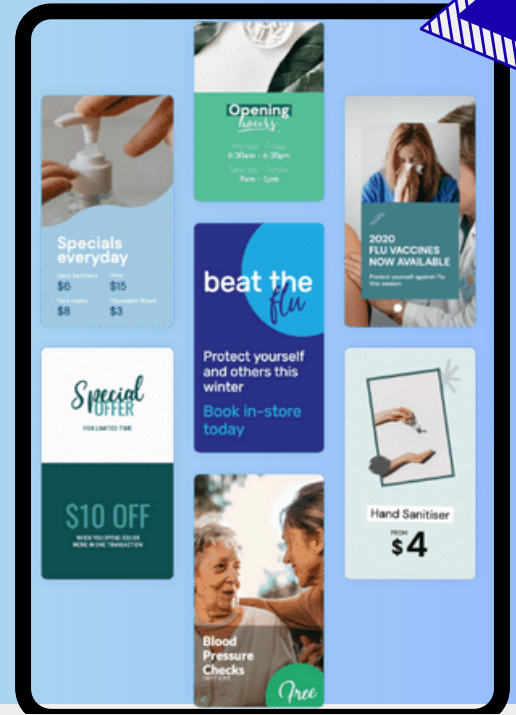

Digital Signage, Delivered Smarter

Where effortless design meets real-world results

AI-Powered

AI-Powered Content Creation: Describe what you need, get professional signage in seconds - no other platform offers this

Modern Drag & Drop Editor

Rebuilt from the ground up - intuitive design tools that anyone can use in minutes

Premium Stock Library

Shutterstock and Storyblocks included - no separate subscription needed