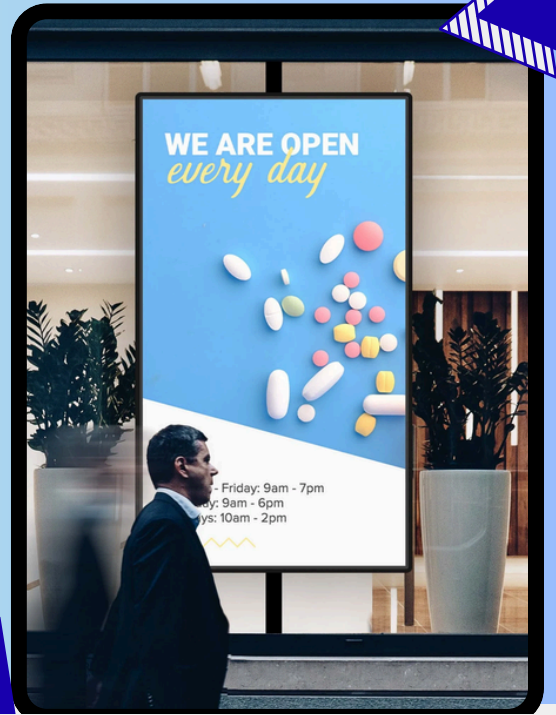

# Digital Signage, Delivered Smarter

## One bundle. Zero friction. Endless impact.

For2Fi has partnered with Mandoe to deliver a smarter, turnkey approach to digital signage—combining Mandoe’s intuitive content creation platform with For2Fi’s fast, reliable 5G wireless connectivity in one seamless bundle. Businesses can design, schedule, and update on-brand visuals in minutes, while our managed 5G solution keeps every screen running smoothly, securely, and without the need for complex wiring or IT support.