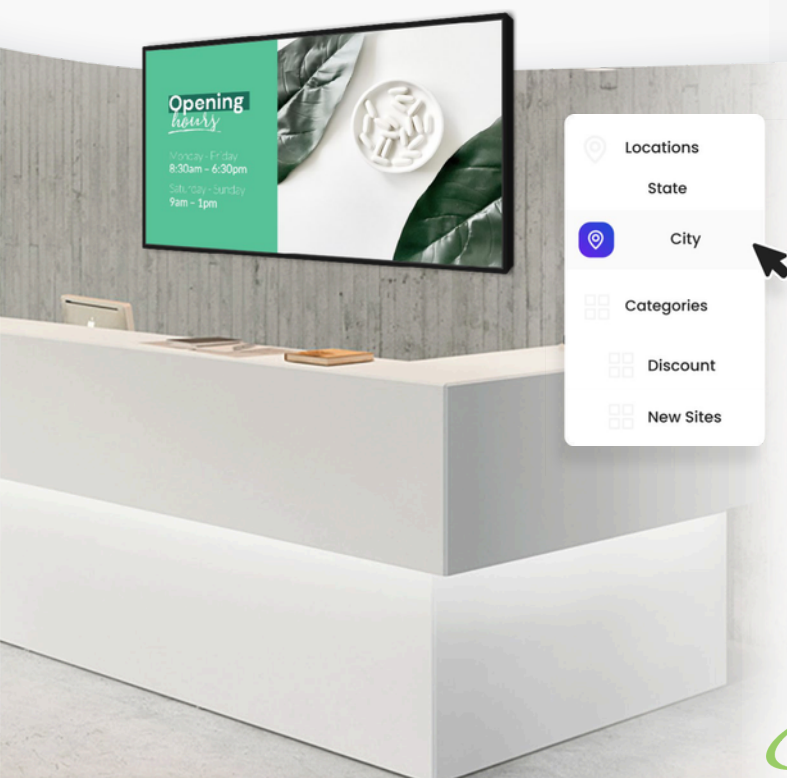

 Certified Partner

Digital Signage Platform

Create, manage and display your own animated content for one or multiple players in just a few clicks.

Easily create & manage beautiful digital signage

Mandoe makes it easy to create beautiful digital signage and show it in your store

All with our Content Studio

It has never been easier to create professional level video content with the studio. With template automation, you can make custom content for any business in seconds.

Create beautiful, impactful signage

Mandoe's drag and drop signage builder makes it easy for anyone to create beautiful, impactful signage.

Personalize your signage by adding your own text and images or choosing from our library of thousands of stock images, icons, graphics + more.

Intuitive + flexible management

Using the powerful tagging system, you can group displays and control scheduling of specific content for specific displays.

- Full control of displays & Tags
- Screens, Locations, Category tags.
- Create hierarchy with nested tags.