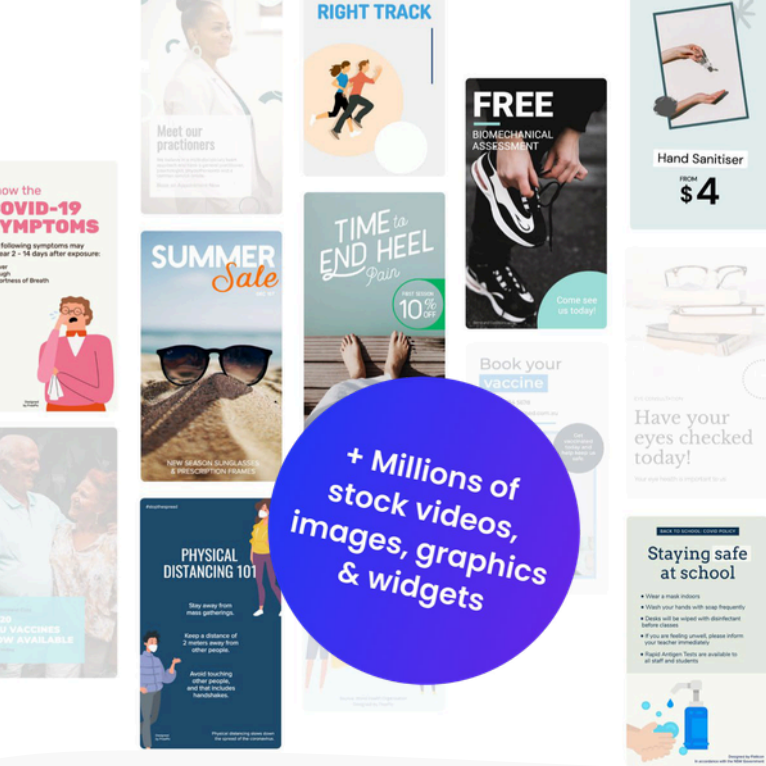

 Certified Partner

Digital Signage Platform

Create, manage and display your own animated content for one or multiple players in just a few clicks.

Easily create & manage beautiful digital signage

Mandoe makes it easy to create beautiful digital signage and show it in your store

All with our Content Studio

It has never been easier to create professional level video content with the studio. With template automation, you can make custom content for any business in seconds.

Create beautiful, impactful signage

Mandoe's drag and drop signage builder makes it easy for anyone to create beautiful, impactful signage.

Personalize your signage by adding your own text and images or choosing from our library of thousands of stock images, icons, graphics + more.

Intuitive + flexible management

Using the powerful tagging system, you can group displays and control scheduling of specific content for specific displays.

- Full control of displays & Tags
- Screens, Locations, Category tags.
- Create hierarchy with nested tags.